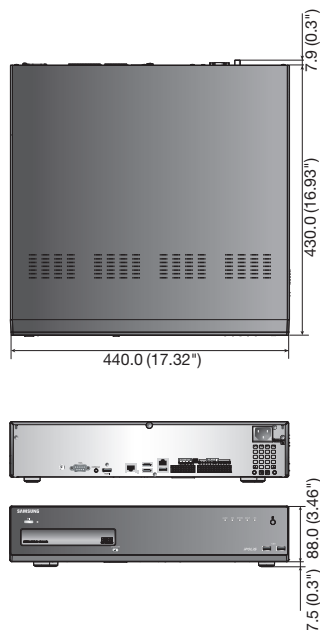

Dimensions

Unit : mm (inch)

		SRN-1670D
DISPLAY		
N/W Camera	Inputs	Up to 16CH
	Resolution	VGA (640 x 480) / SVGA (800 x 600) / 4CIF (704 x 480) / 1.3M (1280 x 1024) / 2M (1920 x 1080) / 3M (2048 x 1536)
	Protocols	Samsung
Live	Multi Screen Display	1 / 4 / 6 / 8 / 9 / 13 / 16, Sequence
PERFORMANCE		
Operating System	Embedded	Linux
Recording	Compression	H.264, MPEG-4, MJPEG
	Recording Bit Rate	64Mbps
	Resolution	4CIF (704 x 480) / SVGA (800 x 600) / 1.3M (1280 x 1024) / 2M (1920 x 1080) / 3M (2048 x 1536)
	Mode	Normal, Manual, Schedule (Continuous / Event), Event (Pre / Post)
	Overwrite Modes	Selectable (Stop / Continuous)
	Pre-alarm	Up to 15sec (5, 10, 15sec) *4CIF standard resolution
Search & Playback	Post-alarm	Up to 6hour (5, 10, 20, 30sec, 1, 3, 5, 10, 20min, 1, 2, 3, 4, 5, 6hour)
	Playback Speed	120fps (Up to 4CH)
	Resolution	4CIF (704 x 480) / 1.3M (1280 x 1024) / 2M (1920 x 1080) / 3M (2048 x 1536)
Network	Search Mode	Date/time, Event, Back up (*All search included preview function)
	Playback Function	Fast forward / backward, Slow forward / backward, Move one step up / down
	Ethernet	RJ-45, Gigabit Ethernet x 2
	Transmission Speed	Up to 48Mbps, Unlimited (48M) / 2 / 1.5 / 1Mbps / 800 / 600 / 500 / 400 / 300 / 200 / 100 / 50kbps
	Bandwidth Control	Automatic
	Max. Remote Users	Search 3 / Live unicast 10 / Live multicast 20
Storage	Protocol Support	TCP/IP, DHCP, PPPoE, SMTP, NTP, HTTP, DDNS, RTP, RTSP
	Monitoring	SmartViewer, Webviewer
	Internal HDD	Up to 5 SATA HDDs
	External (e-SATA Interface)	Up to 2 expansion bay (*Model : SVS-5R)
	DVD Writer (Back up)	Yes
	USB (Back up)	3 USB ports
Security	File Format (Back up)	BU (NVR player), EXE (Include player)
	Password Protection	1 Admin, 10 Group, 20 User per 1 group, User can be assigned authority for function
	Data Authentication	Watermark
INTERFACE		
Monitors	VGA	Analogue RGB 1024 x 768 / 1280 x 1024(60Hz) resolution
	HDMI	720p/1080p(60Hz) resolution
Audio	Input	N/A (Network audio support, up to 16CH)
	Output	RCA x 1
	Compression	G.711, G.723.1, G.726
Alarm	Input	Terminal 16 inputs (NO/NC)
	Output	Terminal 4 relay outputs (NO/NC)
	Remote Notification	Notification via e-mail
Connections	Ethernet	2 RJ-45 10/100/1000 Base-T
	USB	USB 2.0, 3 ports
	eSATA	2 ports
	Application Support	Mouse, Remote controller
Dome Protocols	Supported PTZ Cameras	Samsung network products (Network PTZ)
GENERAL		
Electrical	Input Voltage / Current	100 ~ 240V AC ±10%, 50/60Hz, 4 ~ 1.5A
	Power Consumption	Max. 56W (With 1x HDD)
Environmental	Operating Temperature	+0°C ~ +40°C (+32°F ~ +104°F)
	Operating Humidity	20% ~ 85% RH
Mechanical	Dimensions (WxHxD)	440.0 x 88.0 x 430.0mm (17.32" x 3.46" x 16.93")
	Weight (1x Hard Disks)	Approx. 7.1Kg (15.65 lb)
	Rack Mount Kit	2ea
Language		Korean, Japanese, Chinese, English, French, German, Spanish, Italian, Russian, Polish, Czech, Turkish, Netherlands, Portuguese, Swedish, Danish, Thai, Romanian, Serbian, Croatian, Hungarian, Greek (22 Language)

* The latest product information / specification can be found at www.samsungsecurity.com